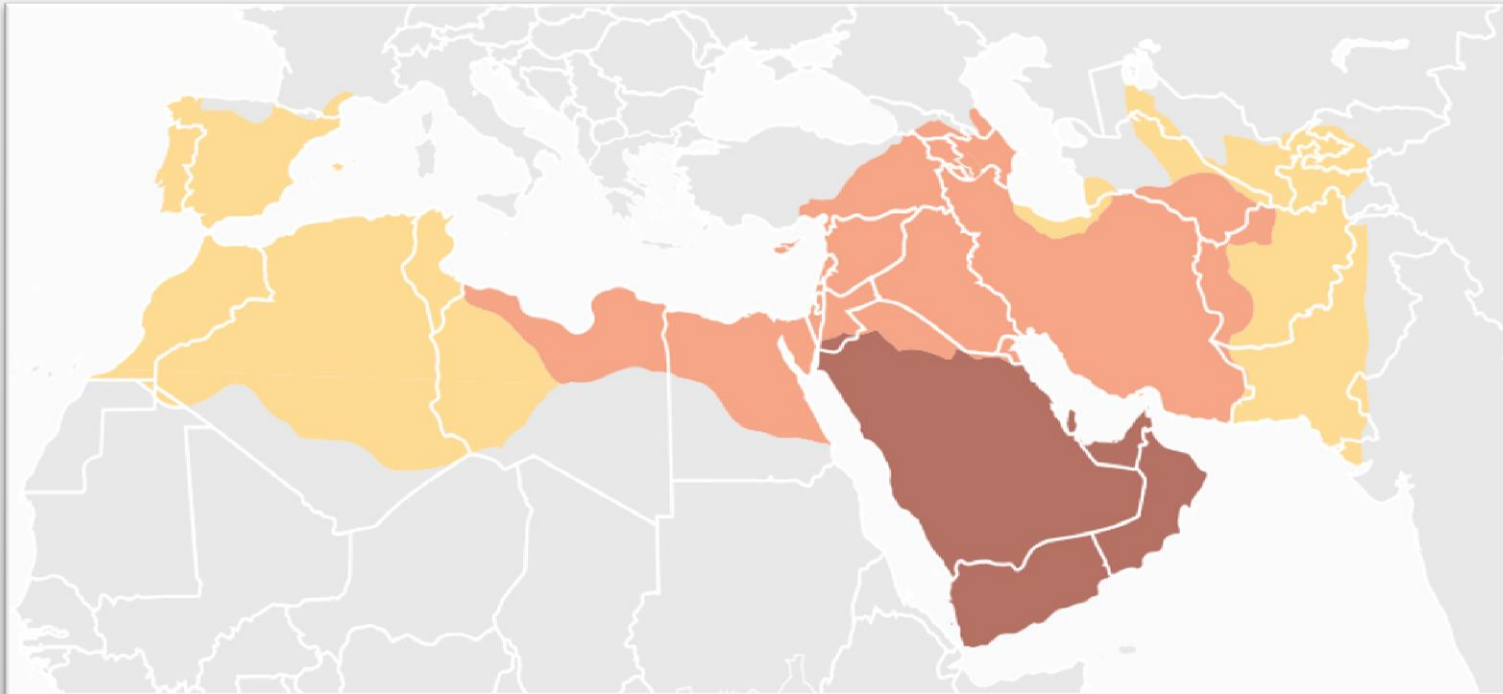

Expansion of the Early Caliphates

Expansion under [Muhammad](#), 622–632

Expansion during the [Rashidun Caliphate](#), 632–661

Expansion during the [Umayyad Caliphate](#), 661–750